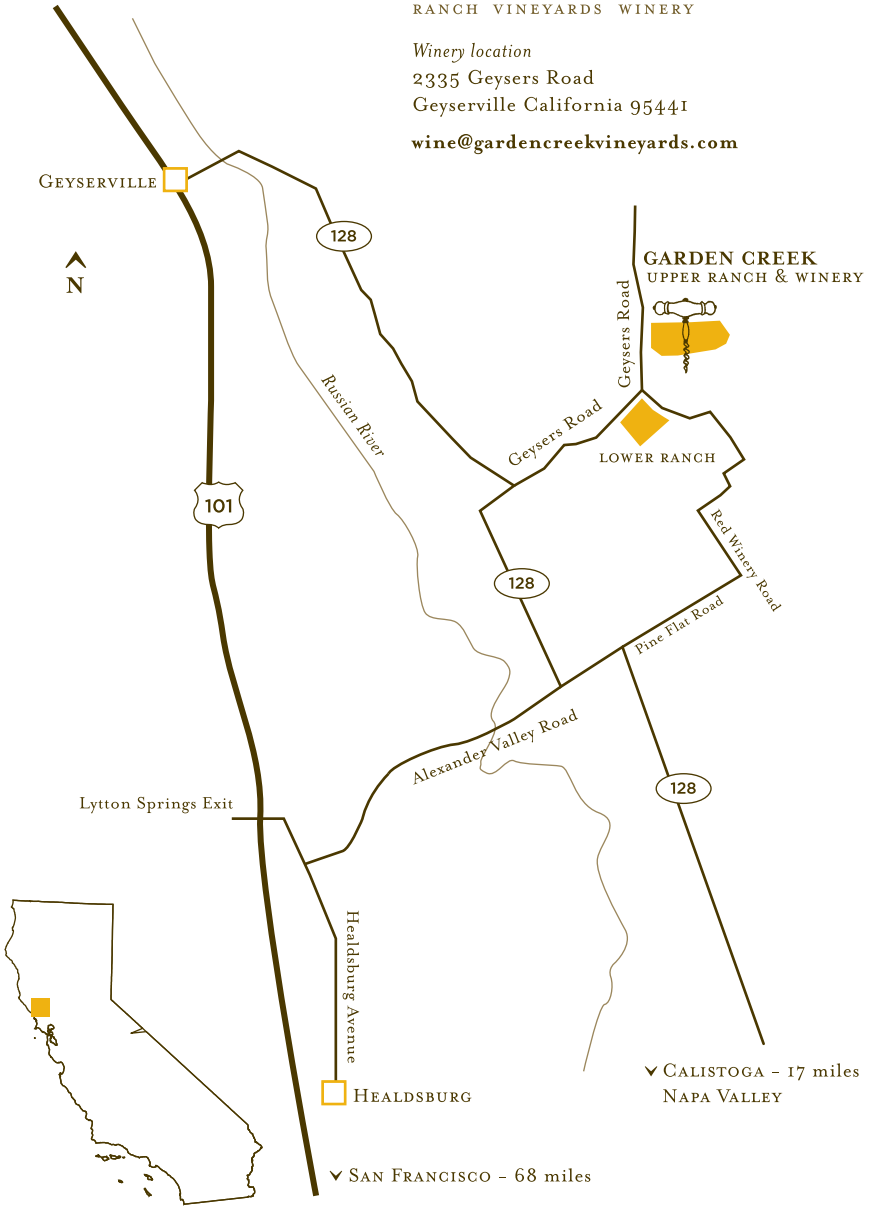

^ MENDOCINO - 64 miles

GARDEN CREEK

RANCH VINEYARDS WINERY

Winery location

2335 Geysers Road

Geyserville California 95441

wine@gardencreekvineyards.com

GARDEN CREEK
UPPER RANCH & WINERY

LOWER RANCH

Lytton Springs Exit

Healdsburg Avenue

HEALDSBURG

^ SAN FRANCISCO - 68 miles

^ CALISTOGA - 17 miles
NAPA VALLEY

ALEXANDER VALLEY SONOMA COUNTY CALIFORNIA